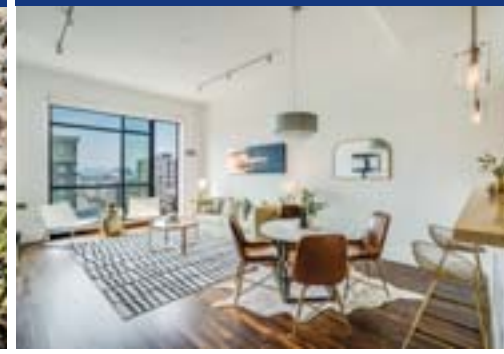

San Francisco

818 Van Ness Ave #804 $999,999

Penthouse w/City Views. Building offers roof-top terrace entertaining space.

Yan Heim
Yanheim.com

510-499-709
Lic #01965925